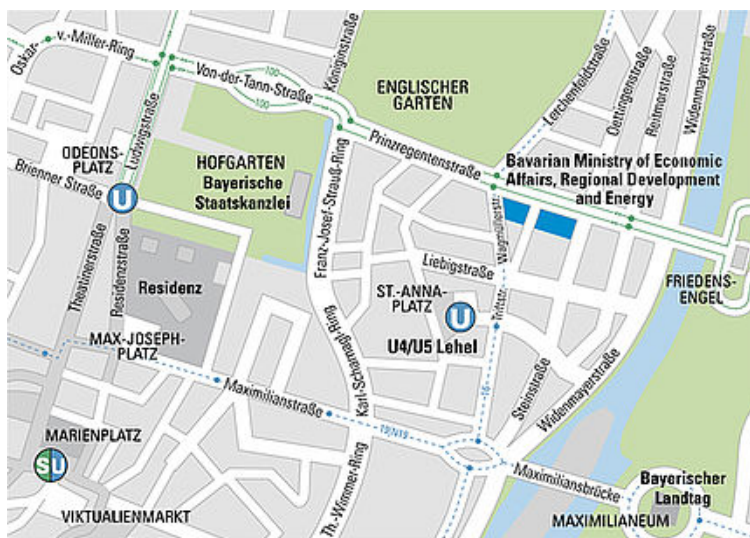

## Access

The precise location of the Ministry is shown in the "[Bayern Atlas](#)": Guide

You can use the following means of public transport to reach the Ministry:

### U-Bahn Line 4

Westendstrasse – Hauptbahnhof [Main Station] – Lehel – Arbellapark  
Exit at Lehel station

### U-Bahn Line 5

Laimer Platz – Hauptbahnhof – Lehel – Ostbahnhof [Munich East] – Neuperlach-Süd  
Exit at Lehel station